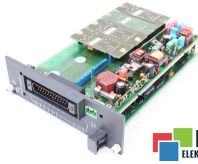

INPUT ANALOG EBE275.2-2 KLOCKNER MOELLER

Used KLOCKNER MOELLER EBE275.2-2
Tested and cleaned.
24 months guarantee
Dedicated courier
Delivery across Europe even in 24h

TECHNICAL DATA

MANUFACTURER	KLOCKNER MOELLER
MODEL	EBE275.2-2
CATEGORY	Extension modules
WEIGHT [KG]	1.0
HEIGHT [CM]	30.0
LENGTH [CM]	13.0
WIDTH [CM]	4.0

24/7 SUPPORT AVAILABLE
[+48 71 750 09 78](tel:+48717500978)

WRITE TO US
info@rgbelektronika.pl

TEST STAND

We have test stands developed by us, thanks to which we check whether the device is in working order. It is with these posts that we test the repaired device, for which we give 24 months warranty, and you can be sure that your **EBE275.2-2** equipment has been repaired at a service center that provides the highest quality services

PRODUCTS FROM THE RGB ELEKTRONIKA OFFER:

HIGHEST QUALITY

Each product undergoes a specialized assessment, based on which we select the best quality equipment to guarantee their trouble-free operation. Thanks to this, you can be sure that the KLOCKNER MOELLER **EBE275.2-2** device has been prepared with the greatest care.